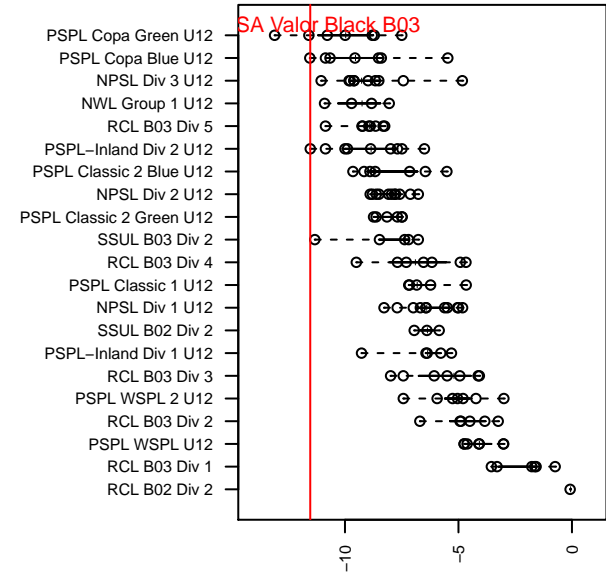

IEYSA Valor Black B03

Inland Empire YSA
 Cheney, WA
 B03 total strength=96
 attack=0.08 defense=0.09
 fall league = PSPL–Inland Div 2 U12
 spr league = Spr PSPL–Inland Div 2 U12
 notes= Heiser 2015

alt names used:
 IEYSA Valor B03 Heiser
 IEYSA Valor B03 Heiser

Venues played:
 2015 PSPL–Inland Div 2 U12
 2015 Spr PSPL–Inland Div 2 U12

IEYSA Valor Black B03
 Dots are actual minus expected GF (blue circles) and GA (red triangles).
 Blue line is smoothed change in attack strength. Red is smoothed change in defense strength.

**attack and defense variance (black dot)
relative to other teams
and top 10 in region**

**attack and defense rating
relative to others at age
and all opponents in last 13 months**

Performance relative to 13 month average